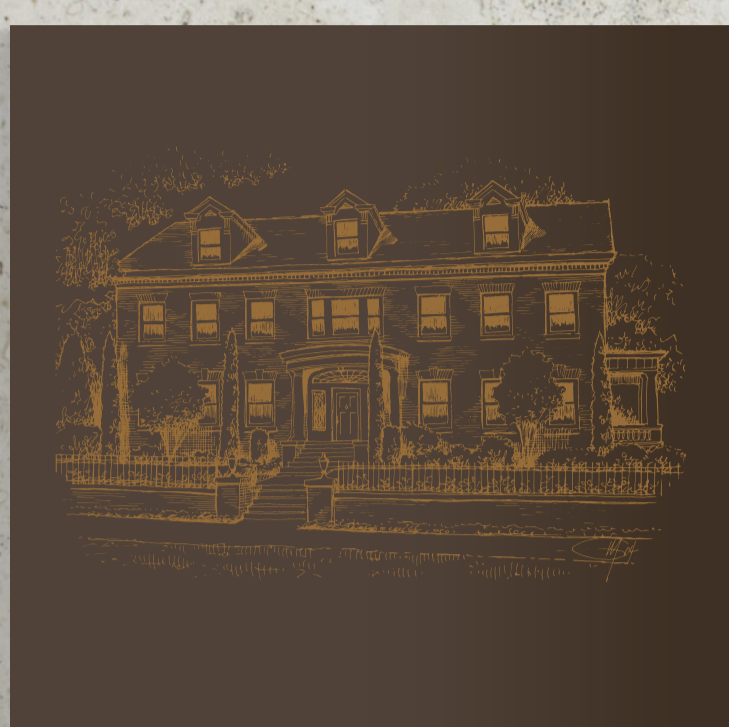

OPTION

A

BOOKLET SIZE
3.75" x 3.75"

FRONT COVER

INSIDE COVER

YOU'VE ASPIRED; YOU'VE ARRIVED
JOIN THE ESTEEMED CHAIN OF MASTERS
WHO CHOSE SEATTLE'S CENTER
TO MARK THEIR PROMINENCE.

This stately 1914 mansion upholds
meticulous respect for legacy,
with sumptuous interiors
and recently-minted modern systems
that seamlessly honor its centenary.

SPREAD 1

Expansive and formal grounds, carefully
selected for Seattle's preeminent address
transcend time and space, affording
vouchsafed private and enchanting vistas
patterned to echo the resplendent world inside.